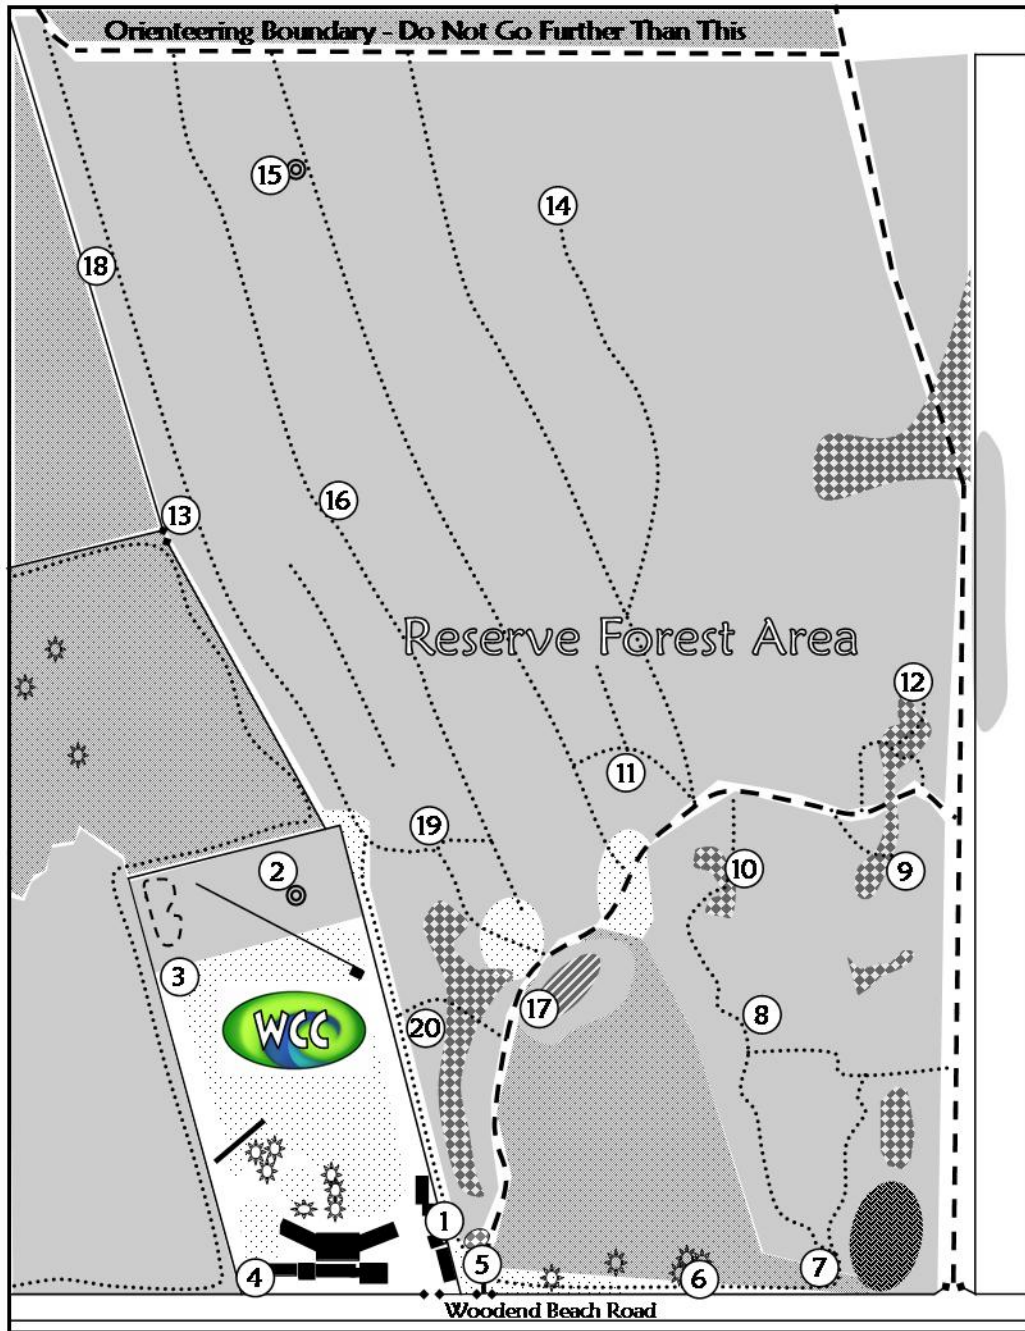

ORIENTEERING MAP & SCORE SHEET Version 7.0
TOTAL POINTS = 220 5 Point penalty per minute late

1. Style	5 Points
2. Big tree stump	5 Points
3. Tree between activities	5 Points
4. Corner of building	5 Points
5. Edge of vegetation	5 Points
6. Middle tree	10 Points
7. Hiding in vegetation	10 Points
8. Beside track	10 Points
9. Over hill top	15 Points
10. Top of hill	10 Points

11. Bushy tree	10 Points
12. End of spur	20 Points
13. Fence junction	15 Points
14. Track end	20 Points
15. Old stump	20 Points
16. Bend in track	15 Points
17. Edge of dry pond	5 Points
18. Clearing by Poplar trees	20 Points
19. Track junction	10 Points
20. In the trees	5 Points

KEY

Buildings	Trees/ Forest
Fence	Scrub/new trees
Gate	Open ground
Vehicle Track	Swampy
Walking Track	Hill, mound
	Depression
	Stump
	Distinctive tree